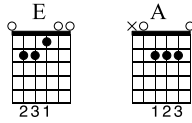

Strum Song #1: Whole Wide World

(chorus excerpt)

Wreckless Eric

Standard tuning

Moderate ♩ = 120

"I'd go the whole wide world" "I'd go the whole wide world" "Just to find her"

E A

S-Gt

TAB

0	0	0	0	0	0	0	0	0	0	0	0	0	0	0	0	0	0	0	0
1	1	1	1	1	1	1	1	1	1	1	1	1	1	1	1	1	1	1	1
2	2	2	2	2	2	2	2	2	2	2	2	2	2	2	2	2	2	2	2
0	0	0	0	0	0	0	0	0	0	0	0	0	0	0	0	0	0	0	0

"I'd go the whole wide world" "I'd go the whole wide world to find out where they hide her"