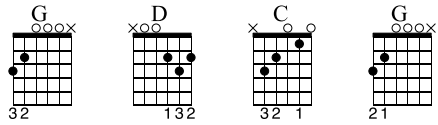

California Stars

Wilco and Billy Bragg

Standard tuning

Moderate ♩ = 120

intro
G

S-Gt

1 2 3

f
Capo. fret 2

TAB

0	0	0	0	0	0	(0)	0	0	0	0	0	0	0	2	2	2	0	0	2
0	0	0	0	0	0	(0)	0	0	0	0	0	0	0	2	2	2	3	3	3
2	2	2	0	0	2	(2)	2	2	2	0	2	0	0	0	0	0	0	0	0
3	3	3	3	3	3	(3)	3	3	3	3	3	3	3	0	0	0	0	0	0

4 5 6

C

TAB

(2)	2	2	2	0	0	0	0	0	0	0	0	0	0	0	0	0	0	0	0
(2)	2	2	2	0	0	0	0	0	0	0	0	0	0	0	0	0	0	0	0
(0)	0	0	0	0	0	0	0	0	0	0	0	0	0	(4)	2	0	0	0	0
(0)	0	0	0	0	0	0	0	0	0	0	0	0	0	(3)	3	3	3	3	0