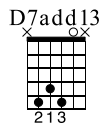

Undone (The Sweater Song)

Weezer

Tune down 1/2 step

- ① = D#
- ② = A#
- ③ = F#
- ④ = C#
- ⑤ = G#
- ⑥ = D#

Moderate ♩ = 85

verse :

S-Gt

C7(ma7)/G 1 C7(ma7) D7add13 2 C7(#9)