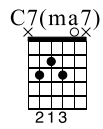

Undone (The Sweater Song)

Weezer

Tune down 1/2 step

- ① = D#
- ② = A#
- ③ = F#
- ④ = C#
- ⑤ = G#
- ⑥ = D#

Moderate ♩ = 85

verse :

S-Gt

C7(ma7)/G 1 C7(ma7) D7add13 2 C7(#9)

f
let ring

T
A
B

chorus :

G5 C5 D5 C5

T
A
B