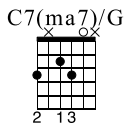

Undone (The Sweater Song)

Weezer

Tune down 1/2 step

- ① = D#
- ② = A#
- ③ = F#
- ④ = C#
- ⑤ = G#
- ⑥ = D#

Moderate ♩ = 85

verse :

S-Gt

C7(ma7)/G 1 C7(ma7) D7add13 2 C7(#9)

f
let ring

T
A
B

chorus :

G5 C5 D5 C5

T
A
B