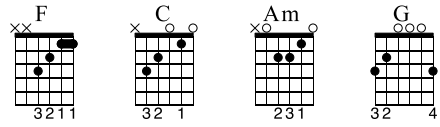

Learning To Fly

Tom Petty

Standard tuning

Moderate ♩ = 125

S-Gt

The musical score is for a guitar in standard tuning, 4/4 time. It features a treble clef staff with notes and a tablature staff with fret numbers. The score is divided into four measures, each with a chord above it: F, C, Am, and G. The first measure is marked with a '1' and the second with a '2'. The tablature starts with a '1' and ends with a '3'. The dynamic marking *f* is present above the first measure.

Measure	Chord	Fret	Tab
1	F	1	1
2	C	1	1
3	Am	2	2
4	G	3	3