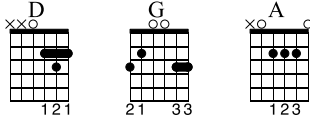

Free Fallin'

Tom Petty

www.walkerguitar.com

Standard tuning

Moderate ♩ = 90

*Capo at 3rd fret

S-Gt

rhythm figure: