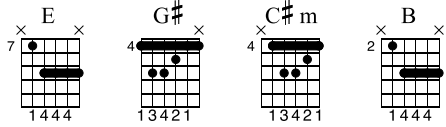

Santeria

solo

Sublime

Standard tuning

Moderate ♩ = 90

S-Gt

E
1
f
2
G#
1/2
1/2

C#m
3
1/2