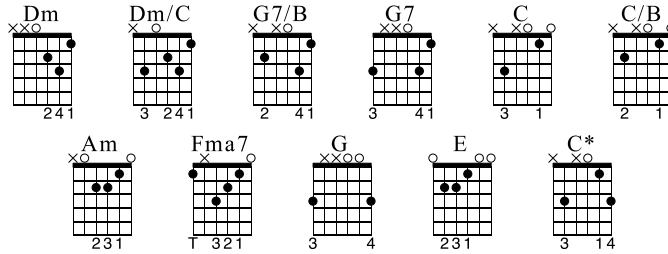

You Never Wash Up After Yourself

Radiohead

www.walkerguitar.com

Standard tuning

Moderate ♩ = 90

S-Gt

Measures 1-3 of the guitar part. Chords: Dm, Dm/C, G7/B. Includes a dynamic marking *f* and the instruction *let ring*. The TAB below shows the fretting for each measure.

Measures 4-7 of the guitar part. Chords: G7, C, C/B, Am. Includes the instruction *let ring*. The TAB below shows the fretting for each measure.

Measures 8-11 of the guitar part. Chords: Fma7, G, E. Includes the instruction *let ring*. The TAB below shows the fretting for each measure.

12 Am 13 C* 14 G 15 C*

let ring -----

T 2 1 0 1 2 0 1 3 1 0 0 0 3 0 0 0 0 1 3 1 0

A 0 3 3 3 0 0 0 0 0 0 0 0 0 0 0 0 0 0 0 0 0

B 0 3 3 3 0 0 0 0 0 0 0 0 0 0 0 0 0 0 0 0 0

16 3x

let ring ----- 3x

T 0 1 3 1 0