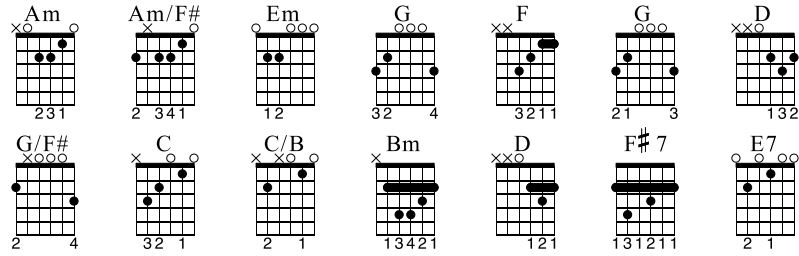

# Karma Police

Radiohead

Standard tuning

Moderately slow  $\text{♩} = 75$

Verse:

S-Gt

Am Am/F# Em G Am F

1 *f*

TAB: 0 0 2 2 | 0 1 2 2 | 0 2 0 2 | 3 0 0 3 | 0 2 2 3 | 0 0 3 3

Em G Am D G G/F# C C/B Am

4 5 6 7

TAB: 0 0 2 3 | 3 0 1 2 | 0 2 0 0 | 2 3 0 0 | 3 3 0 0 | 3 3 0 0 | 0 0 2 2 | 0 0 0 0

Chorus:

Bm D C D G F#7 C D

8 9 10 11

TAB: 2 3 4 2 | 2 3 0 0 | 0 1 2 2 | 0 1 3 3 | 3 0 0 0 | 3 0 0 0 | 2 2 3 2 | 2 2 3 2 | 0 0 2 2 | 0 0 3 3 | 2 2 0 0 | 2 2 0 0

G F#7 C D G Bm C

12 13 14 15

TAB

3	3	2	2	0	0	2	2	3	3	2	2	0	0	0	0
0	0	2	2	1	1	3	3	0	0	3	3	1	1	1	1
0	0	3	3	0	0	2	2	0	0	4	4	0	0	0	0
2	2	4	4	2	2	0	0	0	0	4	4	2	2	2	2
3	3	2	2	3	3	2	2	3	3	2	2	3	3	3	3