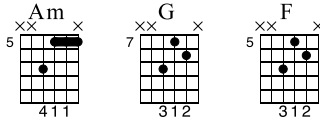

Rock Lead Guitar #4

(lick application exercise #2)

coire walker

Standard tuning

Moderate ♩ = 120

S-Gt