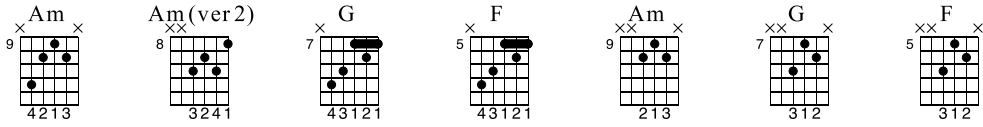

Rock Lead Guitar #3

coire walker

Standard tuning

Moderate ♩ = 80

Parent shapes: Am Am(ver 2) G OR: Triads: Am G F G

S-Gt

f

T: 10 8 7 5 7 10 8 6 10 8 6 8
 A: 9 10 9 7 5 7 9 7 9 7 5 7
 B: 12 10 9 7 8 10 10 8 9 7 7 9

Melody:

T: 9 10 9 7 8 6-5 5 7 7-5 7-5 7
 A: 9 10 9 7 8 6-5 5 7 7-5 7-5 7
 B: 9 10 9 7 8 6-5 5 7 7-5 7-5 7

1/2