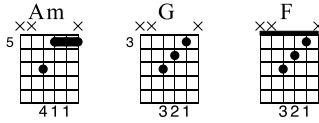

Rock Lead Guitar #2

(lick application exercise)

coire walker

Standard tuning

Moderate ♩ = 120

S-Gt

1 2 3

Am G F G