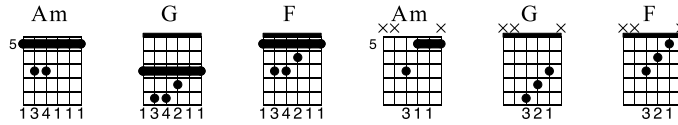

Rock Lead Guitar #1

www.walkerguitar.com

coire walker

Standard tuning

Moderate ♩ = 65

S-Gt

Chords: Am G F G Triads: Am G F G

Melody #1