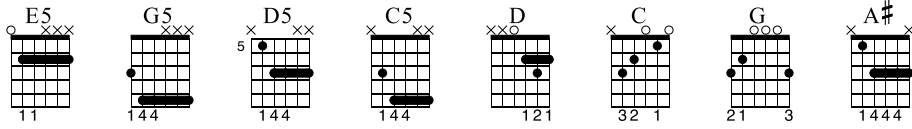

# Polly

Nirvana  
MTV Unplugged

Standard tuning

Moderate ♩ = 110

Verse : E5 G5 D5 C5 Chorus : D C

S-Gt

The first part of the sheet music shows the guitar part for the verse and chorus. The verse is in 4/4 time and consists of four measures: E5, G5, D5, and C5. The chorus consists of two measures: D and C. The notation includes a treble clef staff with notes and a guitar tablature staff. The first measure of the verse is marked with a forte 'f' dynamic. The chorus is marked with a '4x' repeat sign. The tablature for the verse shows: E5 (2 0 X X X X), G5 (2 X 5 5 X), D5 (7 7 X 5 5), and C5 (7 7 X 5 5). The chorus tablature shows: D (2 3 2 0) and C (0 2 3 0).

G A#

The second part of the sheet music shows the guitar part for the continuation of the chorus. It consists of two measures: G and A#. The notation includes a treble clef staff with notes and a guitar tablature staff. Both measures are marked with a '4x' repeat sign. The tablature for G shows: (3 0 0 2 3) and (3 3 3 3 0). The tablature for A# shows: (3 3 3 3 0) and (3 3 3 3 0).