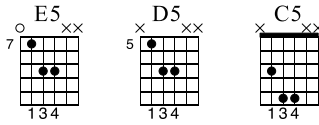

# The Girl I Love She Got Long Black Wavy Hair

Led Zeppelin

Standard tuning

Moderate ♩ = 95

S-Gt

1 A

*f*

3