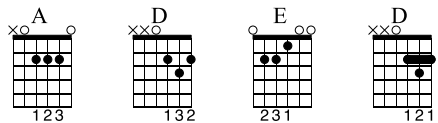

Ring Of Fire

Johnny Cash
(Elvis Costello and T-Bone Burnett)

Standard tuning

Moderate $\text{♩} = 70$

[A] : "Love is a burnin' thing..."

A D A

S-Gt

TAB

"and it makes a fiery ring..."

A E A

TAB

[B] : "I fell into a burnin' ring of fire..."

E D A

TAB

"I went down, down, down and the flames went higher..."

Musical notation for measures 7 and 8. Measure 7 is in E major and measure 8 is in D major. The notation includes a treble clef, a key signature of one sharp (F#), and a 2/4 time signature. The guitar tablature below shows fret numbers for each string.

Musical notation for measures 9 and 10. Measure 9 is in A major and measure 10 is in D major. The notation includes a treble clef, a key signature of two sharps (F# and C#), and a 2/4 time signature. The guitar tablature below shows fret numbers for each string.

Musical notation for measures 11 and 12. Measure 11 is in E major and measure 12 is in A major. The notation includes a treble clef, a key signature of one sharp (F#), and a 2/4 time signature. The guitar tablature below shows fret numbers for each string.