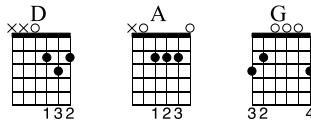

Used To Love Her

GNR

Standard tuning

Moderate ♩ = 135

S-Gt

1

D

2

A

f

TAB

Musical notation for measures 1 and 2. Measure 1 is marked with a '1' and a repeat sign. Measure 2 is marked with a '2'. Chords D and A are indicated above the staff. The guitar part consists of a series of chords and single notes. The TAB below shows the fret numbers for each string.

3

G

4

A

5

G

repeat 2X intro, 2X verse "I had to put her..."

TAB

Musical notation for measures 3, 4, and 5. Measure 3 is marked with a '3', measure 4 with a '4', and measure 5 with a '5'. Chords G and A are indicated above the staff. The guitar part continues with chords and single notes. The TAB below shows the fret numbers for each string. A repeat sign is present at the end of measure 5.

6

A

"Six feet under..."

7

G

8

A

TAB

Musical notation for measures 6, 7, and 8. Measure 6 is marked with a '6', measure 7 with a '7', and measure 8 with an '8'. Chords A and G are indicated above the staff. The guitar part continues with chords and single notes. The TAB below shows the fret numbers for each string.