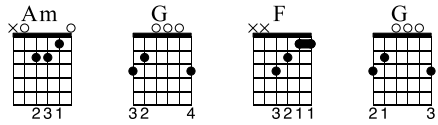

# All Along the Watchtower

Bob Dylan

Standard tuning

Moderate ♩ = 120

S-Gt

vamp :  
Am G F G

*f*

0 0 0 0 3 1 (1) 1 1 1 1 3 3  
1 1 1 1 0 1 (1) 1 1 1 1 0 0  
2 2 2 2 0 2 (2) 2 2 2 2 0 0  
0 0 0 0 2 3 (3) 3 3 3 3 0 0  
3 3 3 3 3 3 2 2 2 2 2 2