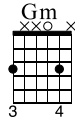

Gm Blues Vamp

hybrid picking exercise

coire walker

Standard tuning

Moderate ♩ = 150

S-Gt

(♩ = $\overset{\frown}{\text{3}}$)
Gm

f