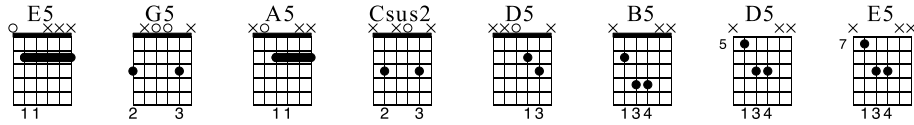

Green Onions

Booker T and The MG's

Standard tuning

Moderate $\text{♩} = 120$

S-Gt

Measures 1-3: E5, G5, A5, E5, G5, A5, E5, G5, A5. Includes treble clef, key signature of one sharp (F#), 4/4 time signature, and dynamic marking *f*. Includes guitar tablature for Treble (T), Middle (A), and Bass (B) staves.

Measures 4-6: E5, G5, A5, A5, Csus2, D5, A5, Csus2, D5. Includes guitar tablature for Treble (T), Middle (A), and Bass (B) staves.

Measures 7-9: E5, G5, A5, E5, G5, A5, B5, D5, E5. Includes guitar tablature for Treble (T), Middle (A), and Bass (B) staves.

Measures 10-12: A5, Csus2, D5, E5, G5, A5. Includes guitar tablature for Treble (T), Middle (A), and Bass (B) staves.