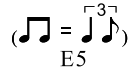

Green Onions

Booker T and The MG's

Standard tuning

Moderate $\text{♩} = 120$

S-Gt

Measures 1-3: E5, G5, A5, E5, G5, A5, E5, G5, A5. Includes treble clef, key signature of one sharp (F#), 4/4 time signature, and dynamic marking *f*. Includes guitar tablature for Treble (T), Middle (A), and Bass (B) staves.