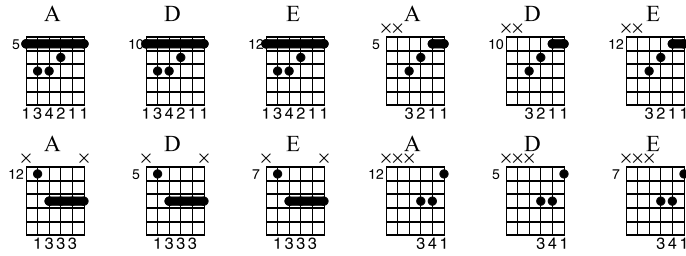

Blues Lead Guitar #5

pt 1: A walk around the axe...

coire walker

Standard tuning

♩ = 120

E string rooted bar chords:

S-Gt

now with the upper triad shape

A string root bar chords:

21	22	23	24	25	26	27
E	D	A	A	A	D	A
12	10	5	5	14	7	14
12	10	5	5	14	7	14
13	11	6	6	14	7	14
14	12	7	7	14	5	14
				12		12

28	29	30	31	32	33	34
A	D	D	A	A	E	D
14	7	7	14	14	9	7
14	7	7	14	14	9	7
14	7	7	14	14	9	7
12	5	5	12	12	7	5

now with the upper triad shape:

35	36	37	38	39	40	41
A	A	A	D	A	A	D
14	14	12	5	12	12	5
14	14	14	7	14	14	7
14	14	14	7	14	14	7
12	12	14	7	14	14	7

42	43	44	45	46	47	48
D	A	A	E	D	A	A
5	12	12	7	5	12	12
7	14	14	9	7	14	14
7	14	14	9	7	14	14