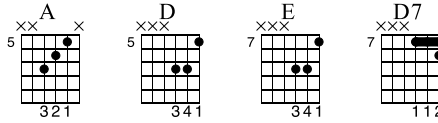

Blues Lead Guitar #3

chromatic triad application

Standard tuning

Moderate ♩ = 120

S-Gt

1 A
f
2 A
3 A

4 D
5 D
6 D

7 A
8 A
9 E D7