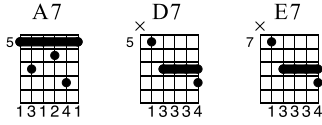

Blues Lead Guitar #1 (pt.2)

parent shapes: dominant 7th bar chords

coire walker

Standard tuning

Moderate ♩ = 120

S-Gt

A7 D7 A7

4 5 6 7 8 9 10 11