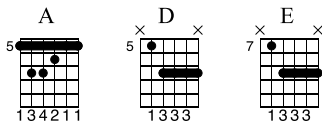

Blues Lead Guitar #1

parent shapes pt.1: major bar chords

coire walker

Standard tuning

Moderate ♩ = 120

S-Gt

5 5 5 5 7 7 7 7 5 5 5 5 5 5 5 5

5 5 5 5 7 7 7 7 5 5 5 5 5 5 5 5