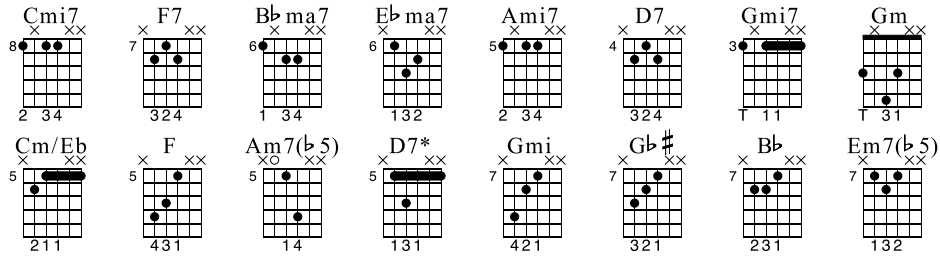

# Autumn Leaves

(chord melody)

www.walkerguitar.com

Standard tuning

Moderate ♩ = 200

S-Gt

*f*

Chords: Cm7, F7, Bb ma7

Chords: Eb ma7, Ami7, D7, Gmi7

Chords: D7, Gm

bridge:

Chords: Ami7, D7, Gmi7

Cm/Eb 17 F 18 B♭ ma7 19 20

|   |   |     |    |   |   |     |   |   |
|---|---|-----|----|---|---|-----|---|---|
| T | 5 | (5) | 10 | 8 | 7 | (7) | 6 | 7 |
| A |   |     |    |   |   |     |   |   |
| B |   | 8   |    |   |   |     |   |   |

Am7(b5) 21 D7\* 22 Gmi 23 Gb# 24 Bb Em7(b5)

|   |   |   |   |   |   |   |   |   |     |   |
|---|---|---|---|---|---|---|---|---|-----|---|
| T | 8 | 8 | 5 | 5 | 7 | 8 | 7 | 7 | (7) | 5 |
| A |   |   |   |   |   |   |   |   |     |   |
| B |   |   |   |   |   |   |   |   |     |   |

Cm/Eb 25 D7\* 26 Gm 27 28 *Da Capo*

|   |   |   |   |   |   |   |    |   |   |
|---|---|---|---|---|---|---|----|---|---|
| T | 5 | 8 | 7 | 8 | 5 | 5 | 10 | 7 | 8 |
| A |   |   |   |   |   |   |    |   |   |
| B |   |   |   |   |   |   |    |   |   |