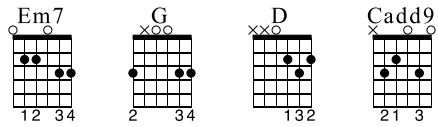

Nutshell

Alice In Chains

Standard tuning

Moderate ♩ = 65

S-Gt

1

Em7 G D Cadd9

2